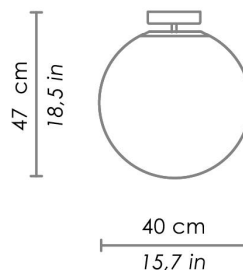

SFERIS

CEILING

E27

IP20

AI LIGHTS
LATTI

A collection of hanging, ceiling and table lamps in satin finish triplex opal blown glass. Metal parts with chrome, brushed brass finish or matt white painted.

IP44

CODE	COLOR	
LL4201/	Chrome	
LL4201B	White	
LL4201OS	Brushed brass	

DIMENSIONS AND HOLES

Dimensions $\varnothing$ 40 cm / $\varnothing$ 15,7 in

ILLUMINOTECHNICAL SPECIFICATIONS

Source E27
Total Watt 1 x 70 HS
Lamp life minimum 3 years guaranteed

ILLUMINOTECHNICAL SPECIFICATIONS

Driver included
Voltage 220-240 V
Frequency 50 - 60 HZ

PHYSICAL SPECIFICATIONS

Thermal dissipation passive

We reserve the right to change the specifications of our product. For the latest information on the product visit www.zafferanoitalia.com